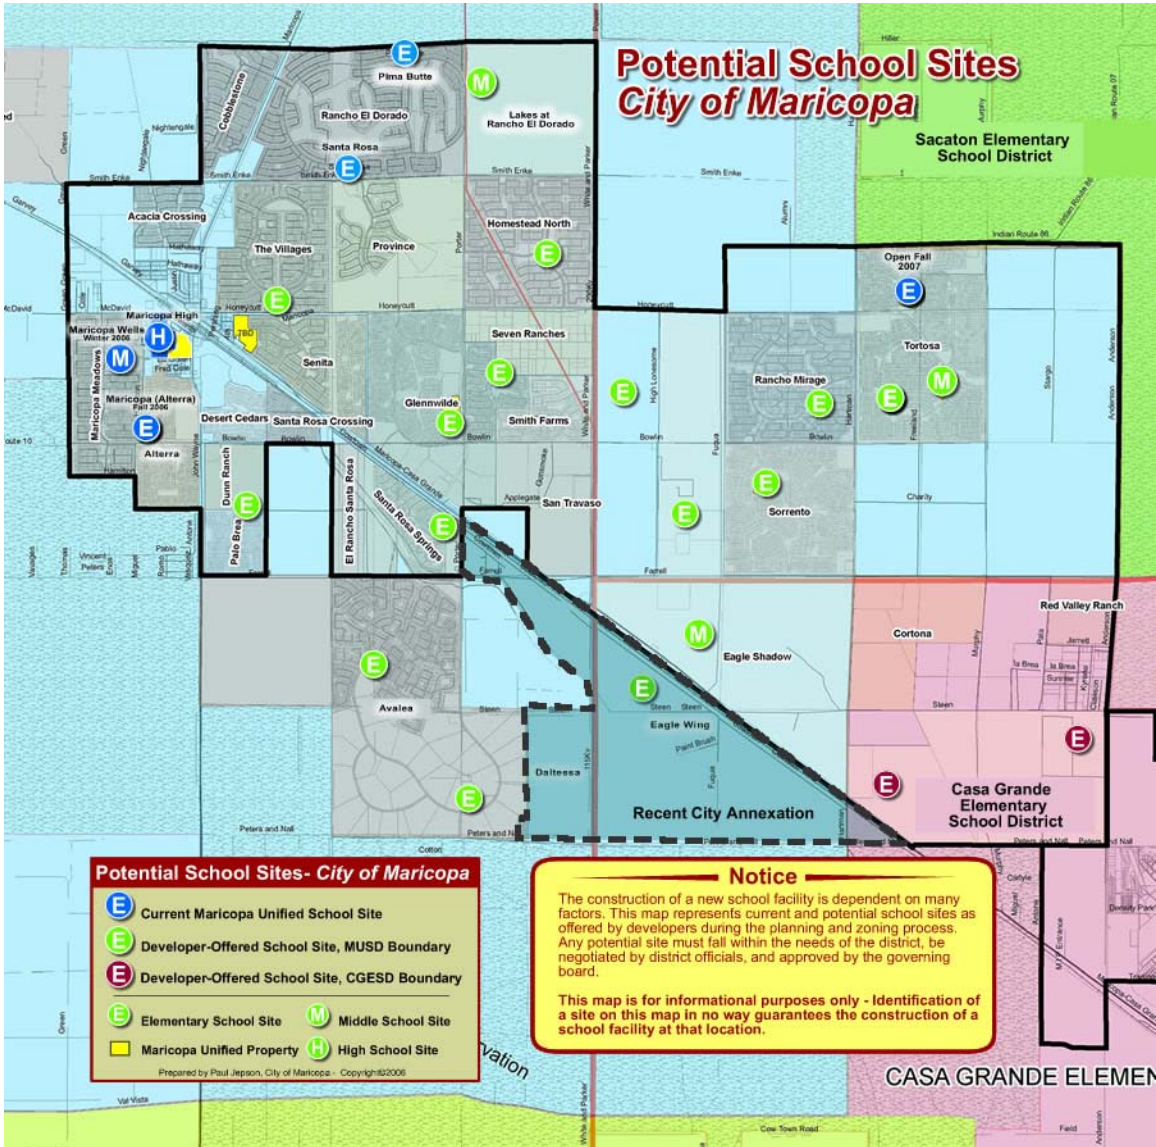

Potential School Sites City of Maricopa

Potential School Sites- City of Maricopa

- E Current Maricopa Unified School Site
- E Developer-Offered School Site, MUSD Boundary
- E Developer-Offered School Site, CGESD Boundary
- E Elementary School Site   M Middle School Site
- H Maricopa Unified Property   H High School Site

Notice

The construction of a new school facility is dependent on many factors. This map represents current and potential school sites as offered by developers during the planning and zoning process. Any potential site must fall within the needs of the district, be negotiated by district officials, and approved by the governing board.

This map is for informational purposes only - Identification of a site on this map in no way guarantees the construction of a school facility at that location.

CASA GRANDE ELEMEN