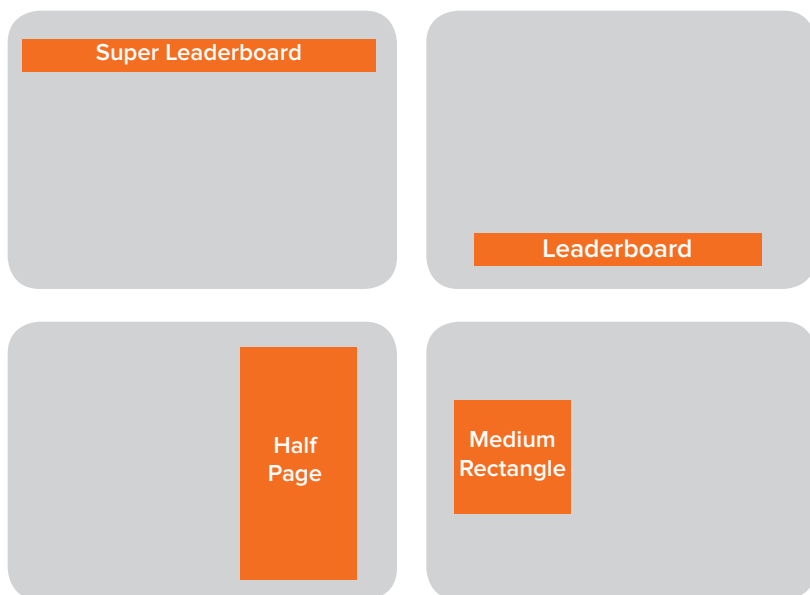

ADVERTISING SPECIFICATIONS

Ad Unit	Max Size	Dimensions
Super Leaderboard	200kb	970 x 90 ²
Leaderboard	200kb	728 x 90 ²
Half Page	200kb	300 x 600 ²
Medium Rectangle	200kb	300 x 250 ²
Mobile	50kb	320 x 50 ¹
Email Newsletter Sponsorship (jpg)		600 x 150 ¹

¹Size reduced proportionately in response user's device size

²Types: JPG, PNG, GIF, HTML5

Video

Resolution: 1080p max

Format: MP4 or MOV preferred; AVI, DAT, DIVX, DV also accepted

Length: Up to 45 seconds

ADVERTISING SPECIFICATIONS

Format: 300 dpi, PDF, JPG, TIF
 Color: Four-color, CMYK
 Fonts and artwork: Must be included

Dimensions	Bleed	Trim	Live
Full Page	8.625 x 11.125	8.375 x 10.875	7.375 x 9.875
2/3 Page Vertical			5 x 10.125
1/2 Page Vertical			3.65 x 10.125
1/2 Page Horizontal			7.5 x 5
1/3 Page Vertical			2.375 x 10.125
1/3 Page Box			5 x 5
1/4 Page			3.65 x 5
Business Directory			1.75 x 1.4125